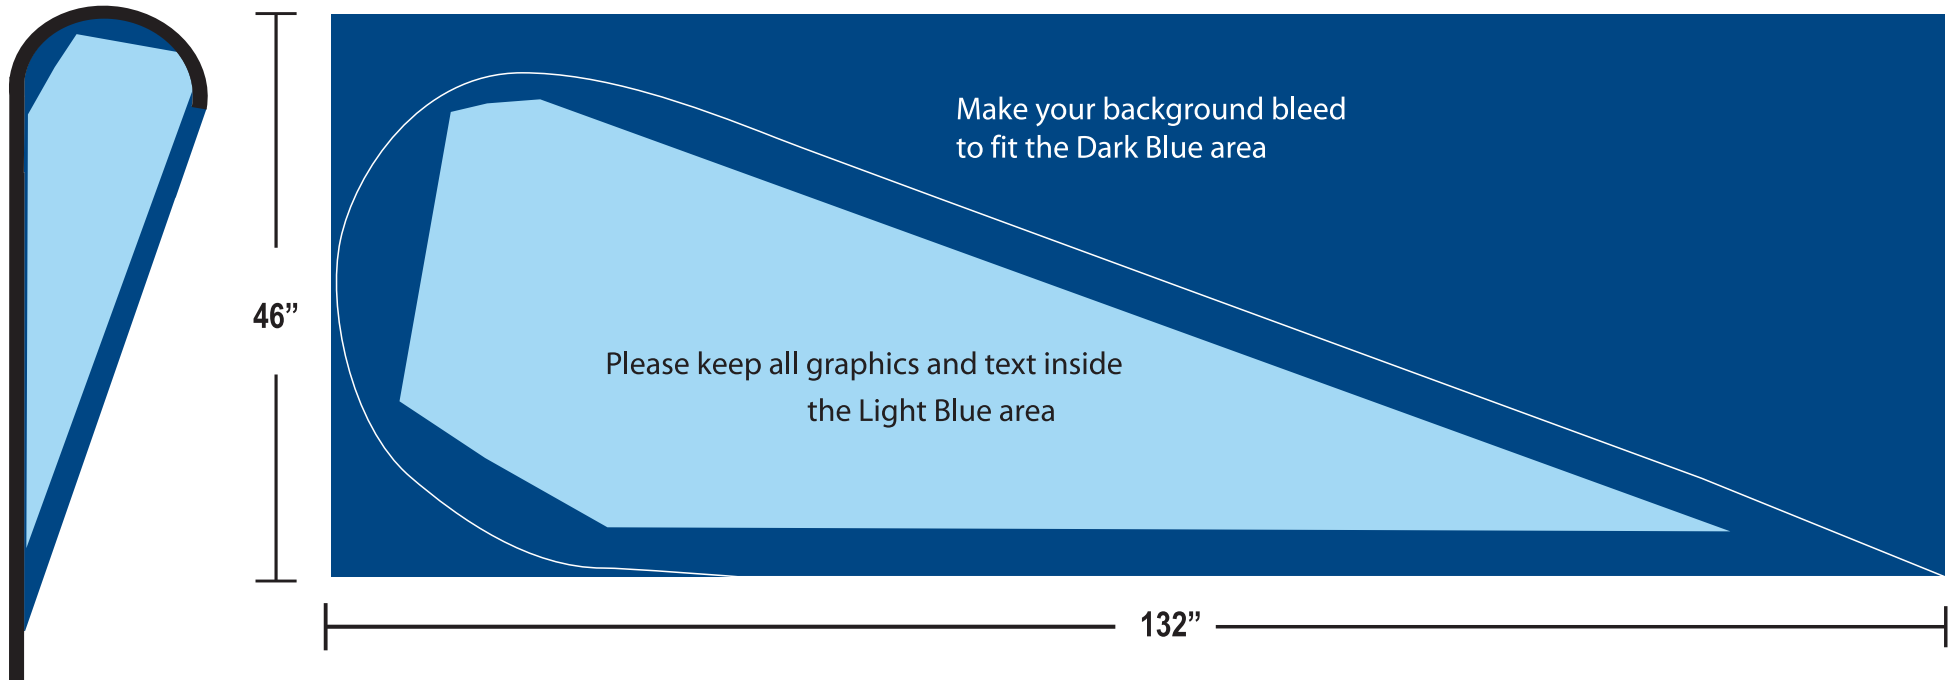

Graphic Area:
36"W x 24"H

For more detailed artwork instructions please visit us at www.edgeexhibits.com

ACCEPTABLE FILE FORMATS

Vector lines

Vector image

VECTOR: (PREFERRED) Imprint and Dye Sublimation

1. Adobe Illustrator (.ai) - our preferred format, saved in its native .ai format
2. Other vector programs - saved in a generic eps format

Raster image

RASTER - 100 DPI AT 100% IMPRINT SIZE:

1. Adobe Photoshop - .psd
2. .tif, or .jpg