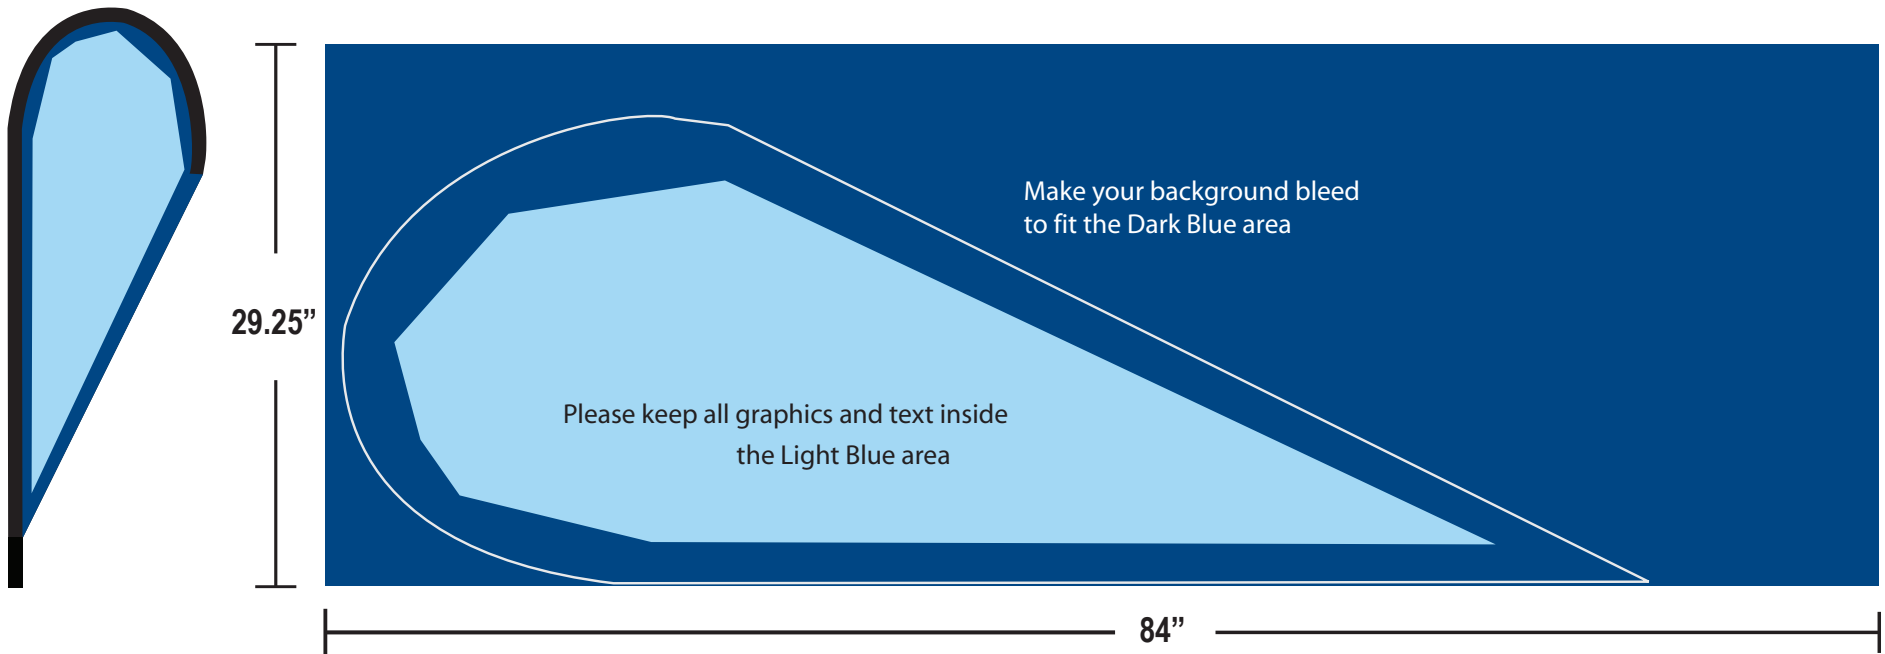

Graphic Area:
29.25"W x 84"H

For more detailed artwork instructions please visit us at www.edgeexhibits.com

ACCEPTABLE FILE FORMATS

Vector lines

Vector image

VECTOR: (PREFERRED) Imprint and Dye Sublimation